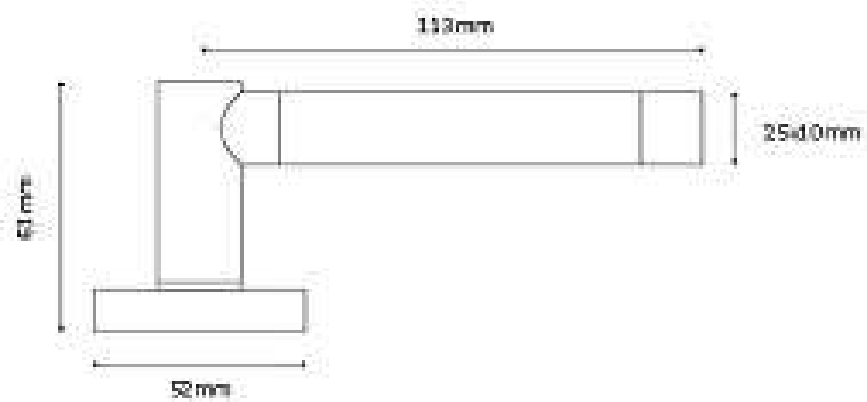

## Lever Handles

---

### Sirius F01.1022 leather grip lever on rose

**Dimensions:** 113mm long with 51mm internal projection from door.

**Diameters available:** 25x10mm

**Finishes:** Various finish combinations available